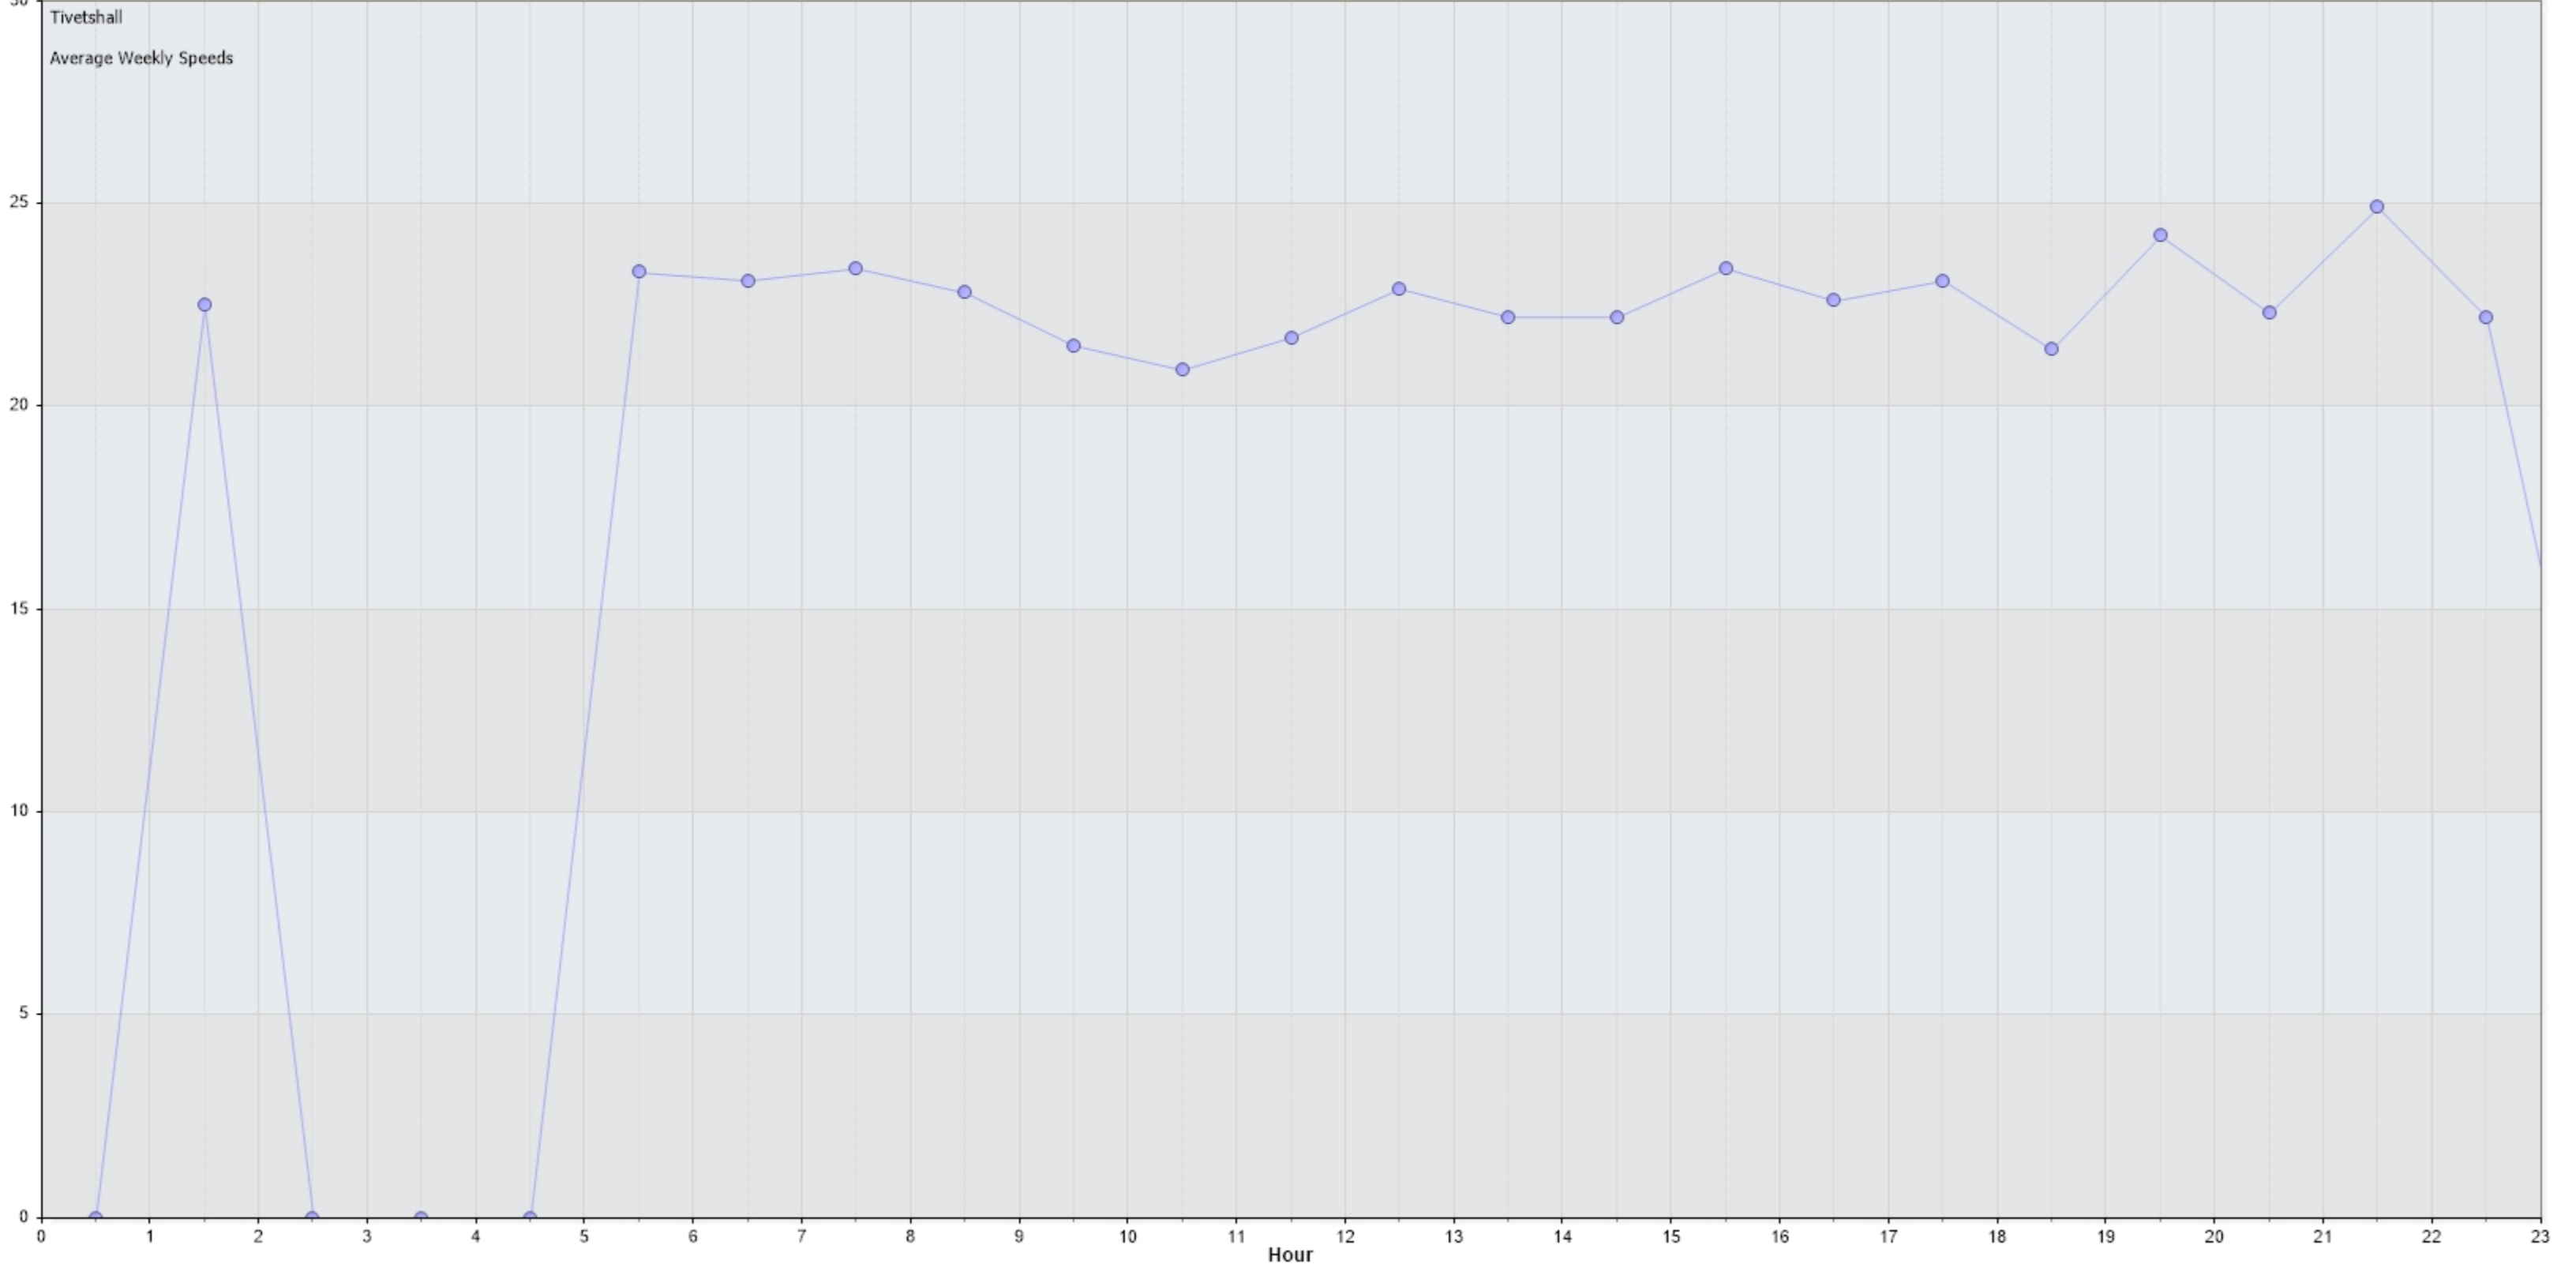

Incoming: Average Hourly WEEKDAY Speeds for Week of 03/06/2024
Average Hourly WEEKDAY Speeds By Hour (03/06/2024) — Average Hourly WEEKDAY Speeds By Hour (03/06/2024)