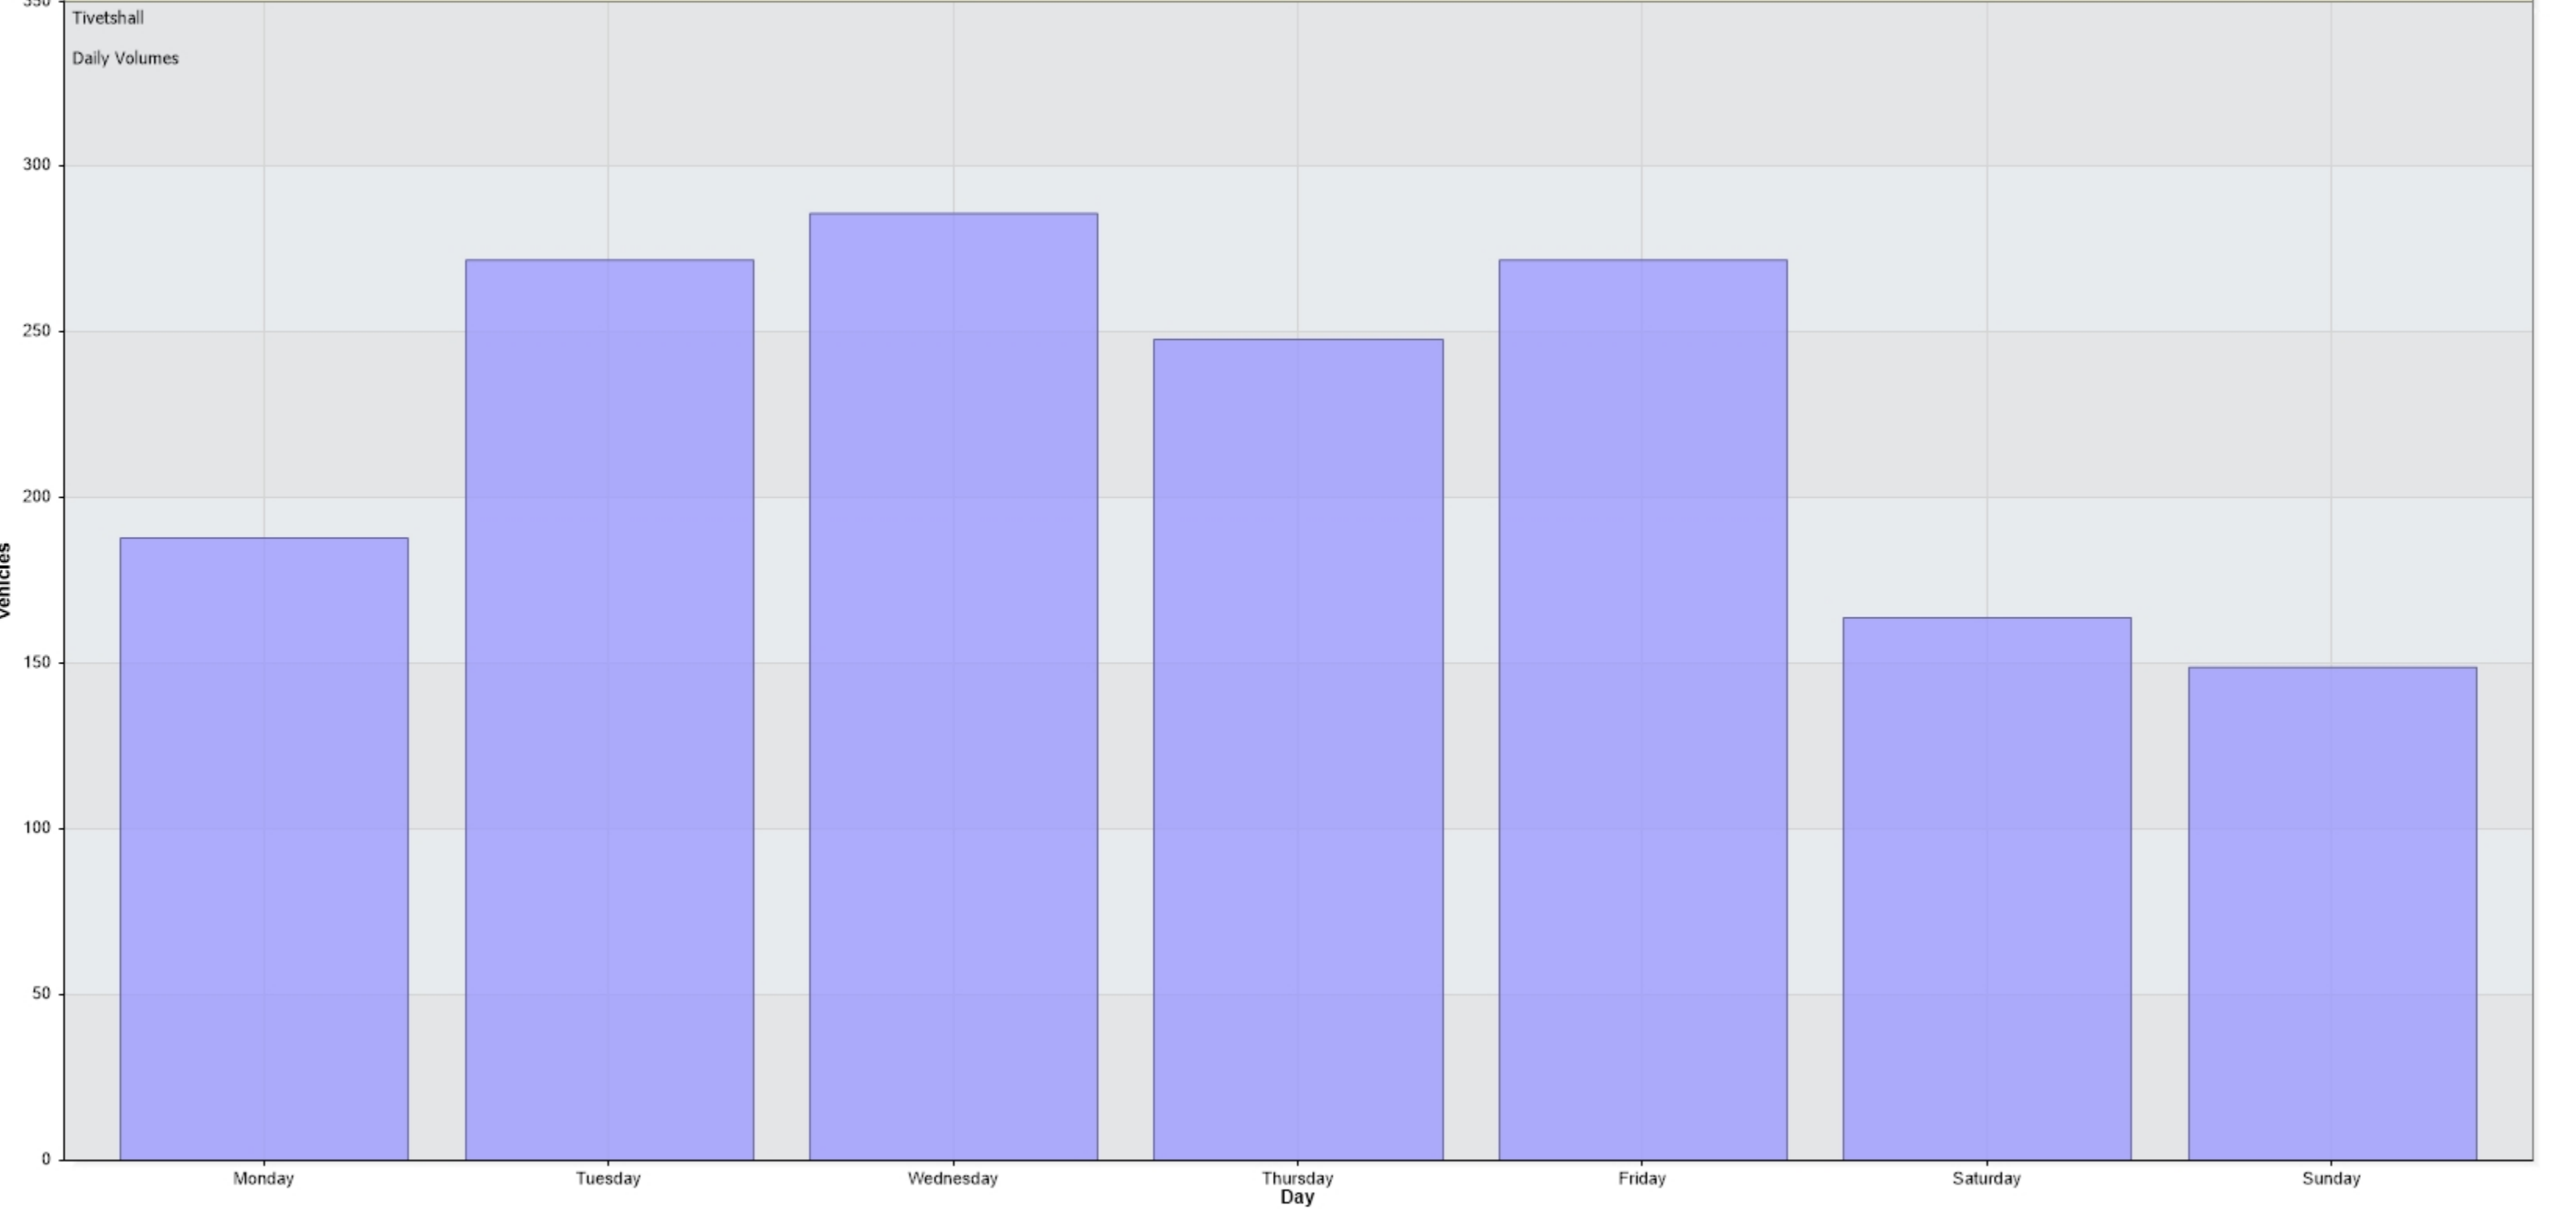

Incoming:Daily Volume for Week of 03/06/2024

Daily Vehicle Counts

Daily Vehicle Counts

Vehicles

Day

Monday

Tuesday

Wednesday

Thursday

Friday

Saturday

Sunday

Tivetshall
Daily Volumes