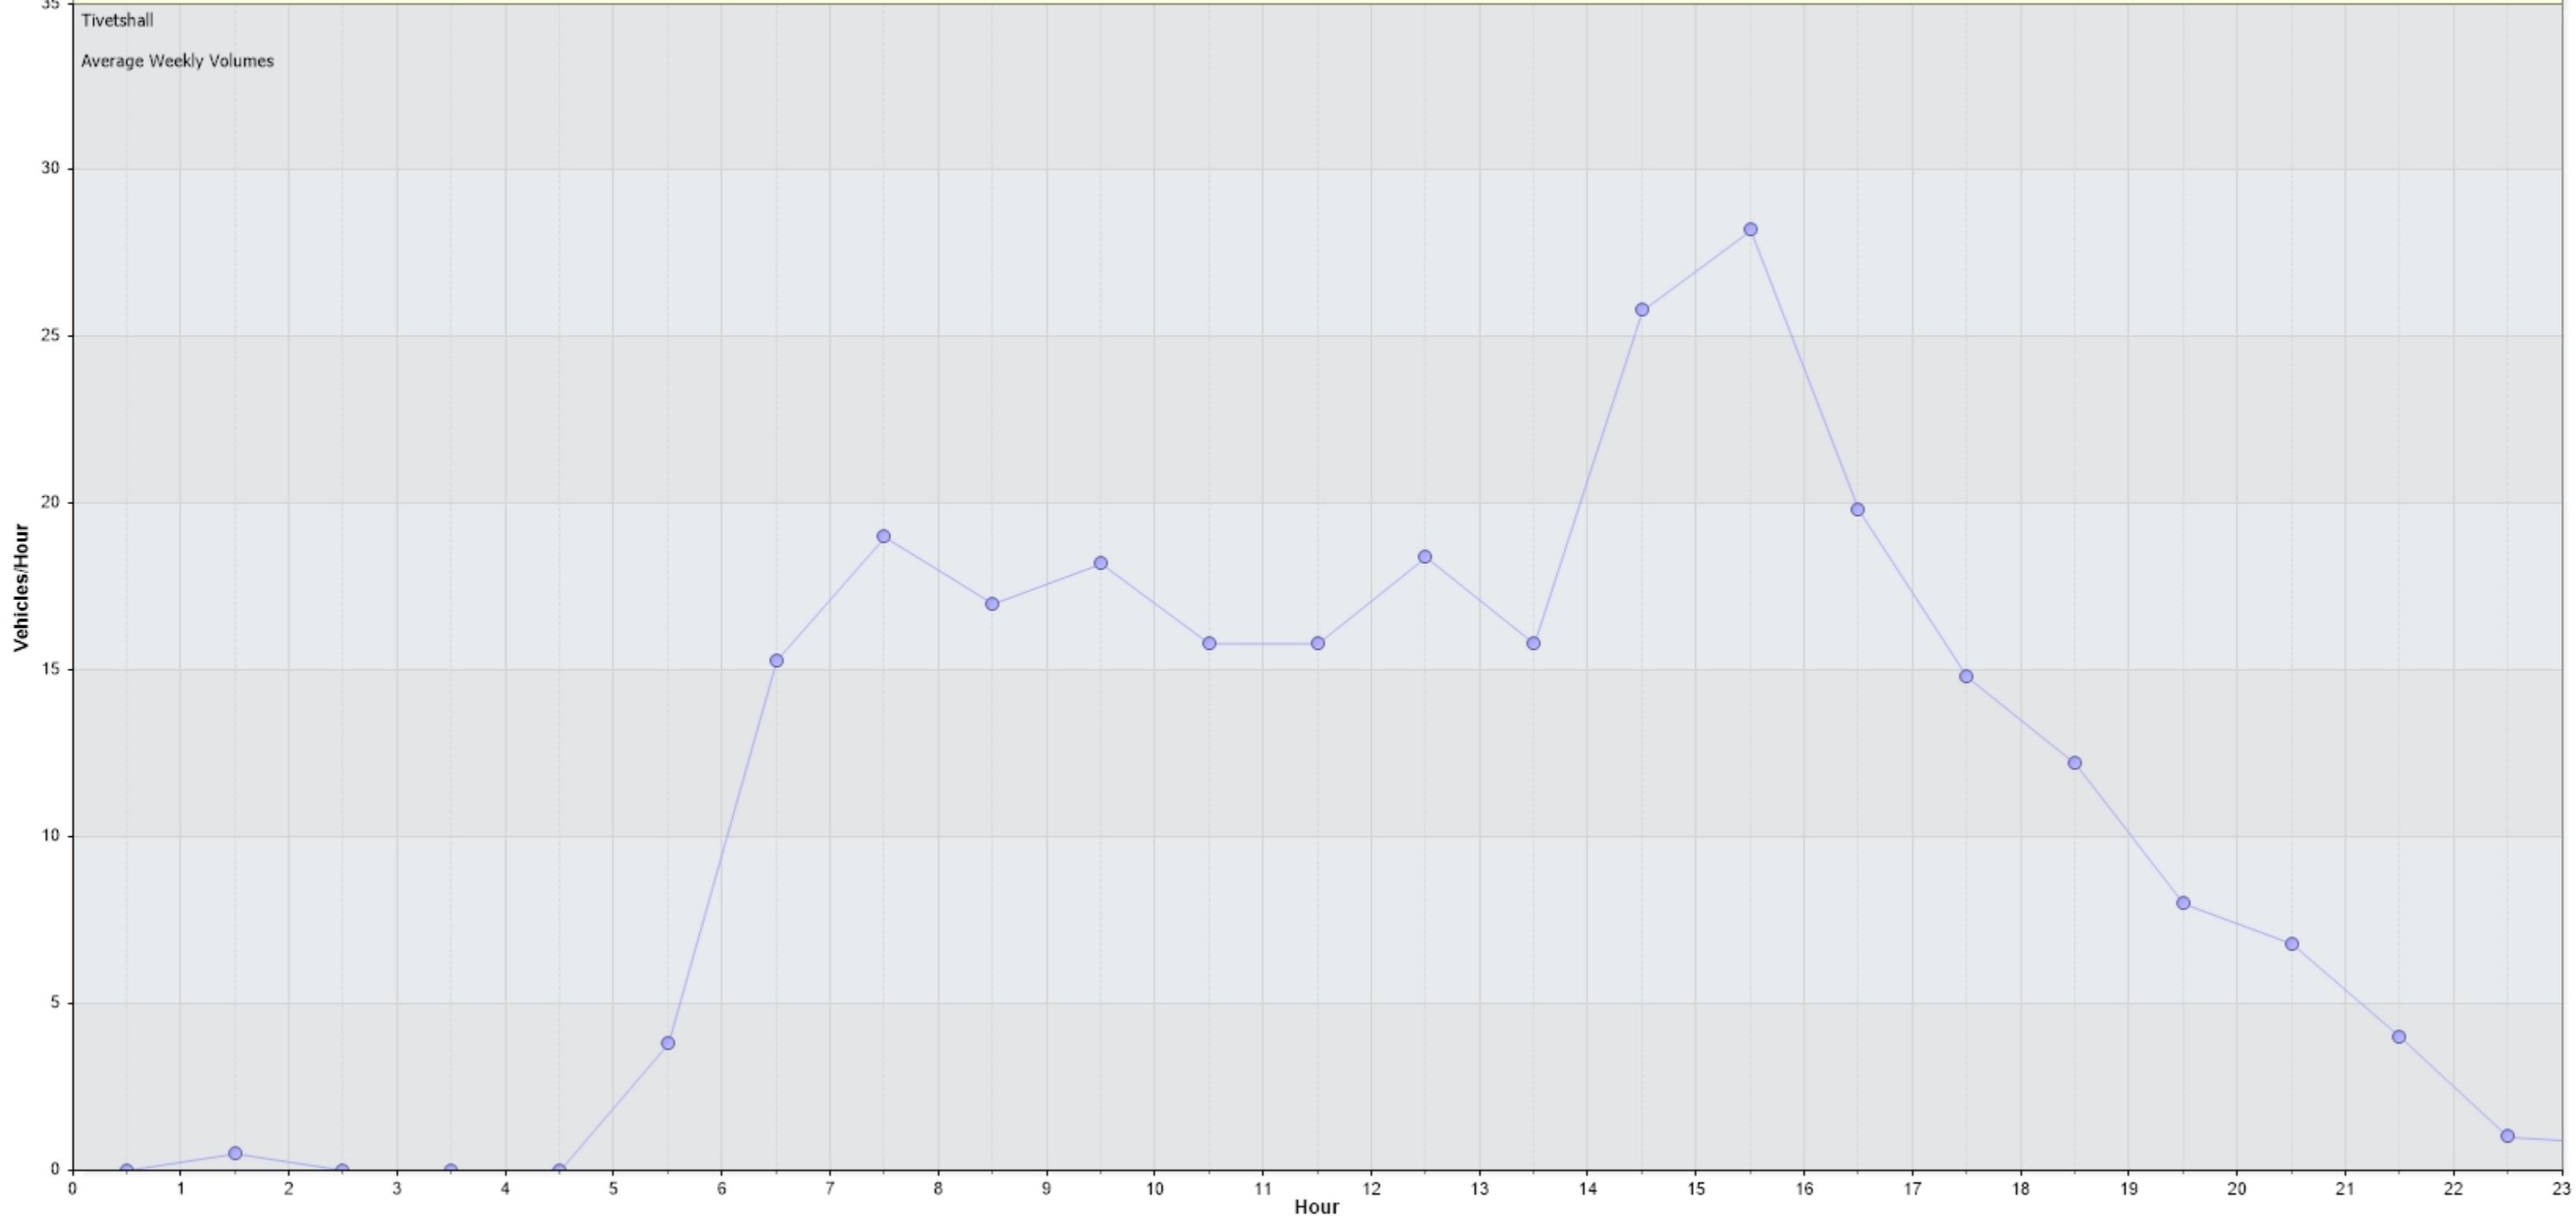

Incoming:Average Hourly Volume for Week of 03/06/2024
Average Counts By Hour (03/06/2024) — Average Counts By Hour (03/06/2024)